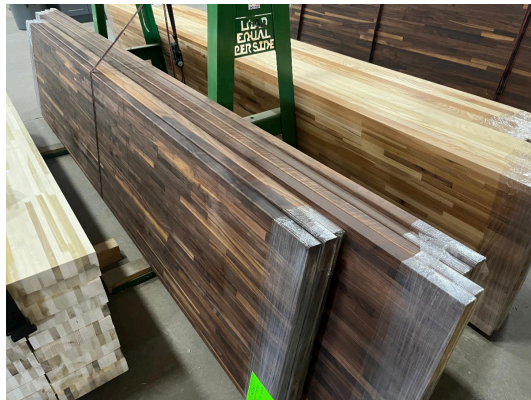

Store Hours
Monday - Friday: 8AM - 4:30PM
Saturday: 8AM - 2PM

Auction Pickup Hours
Monday - Friday: 8AM - 4PM
Saturday: 8AM - 12PM(Noon)

May 1st, 2026 Newsletter

[Click Here To Visit Our Website](#)

White Oak & Large Butcher Block Countertops

Butcher Block

Another delivery of butcher block countertops has arrived. With it, we received a large number of 10', 12' and white oak sizes. Here we carry a full line up of Walnut, Hickory, Maple, Red Oak, and select sizes of White Oak and Acacia. Ranging in sizes from 18" to 36" depths and 24" to 144" lengths. Select lengths are available as wide as 42". We are sure to have a size that fits your need, so stop on in today to pick out your new countertop!

White Oak Butcher Block

White oak tops are all in stock right now. Stop by this weekend to grab your new tops! Click the link below to view our price list and available sizes.

[Butcher Block Price List](#)

Floating Shelves

We have hundreds of floating shelves in a variety of sizes and finishes. Now available in 6" and 8" depths. Pick these shelves up this weekend, located down aisle E, near the north checkout desk.