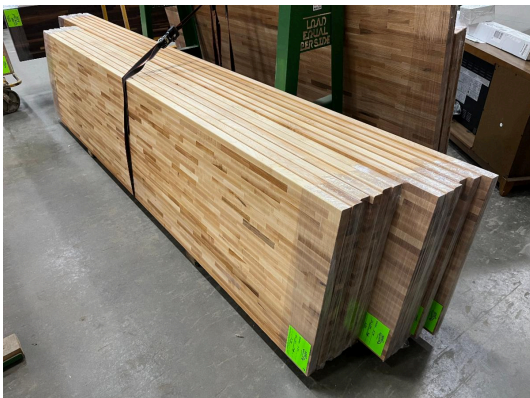

Butcher Block

Another delivery of butcher block countertops has arrived. With it, we received a large number of 10', 12' and white oak sizes. Here we carry a full line up of Walnut, Hickory, Maple, Red Oak, and select sizes of White Oak and Acacia. Ranging in sizes from 18" to 36" depths and 24" to 144" lengths. Select lengths are available as wide as 42". We are sure to have a size that fits your need, so stop on in today to pick out your new countertop!

White Oak Butcher Block

White oak tops are all in stock right now. Stop by this weekend to grab your new tops! Click the link below to view our price list and available sizes.

[Butcher Block Price List](#)

Floating Shelves

We have hundreds of floating shelves in a variety of sizes and finishes. Now available in 6" and 8" depths. Pick these shelves up this weekend, located down aisle E, near the north checkout desk.