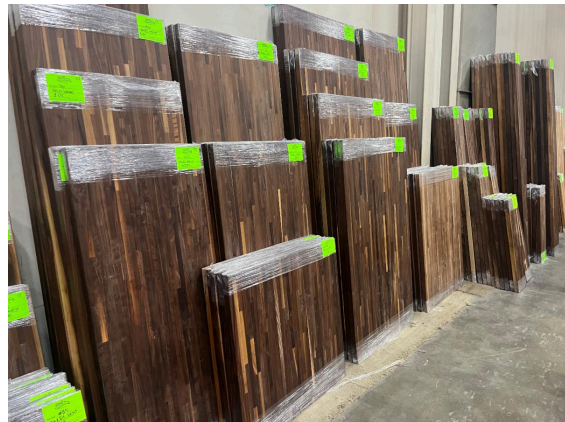

Butcher Block

Another delivery of butcher block countertops has arrived. With it, we received a large number of 10', 12' and white oak sizes. Here we carry a full line up of Walnut, Hickory, Maple, Red Oak, and select sizes of White Oak and Acacia. Ranging in sizes from 18" to 36" depths and 24" to 144" lengths. Select lengths are available as wide as 42". We are sure to have a size that fits your need, so stop on in today to pick out your new countertop!

White Oak Butcher Block

White oak tops are all in stock right now. Stop by this weekend to grab your new tops! Click the link below to view our price list and available sizes.

[Butcher Block Price List](#)

Floating Shelves

We have hundreds of floating shelves in a variety of sizes and finishes. Now available in 6" and 8" depths. Pick these shelves up this weekend, located down aisle E, near the north checkout desk.