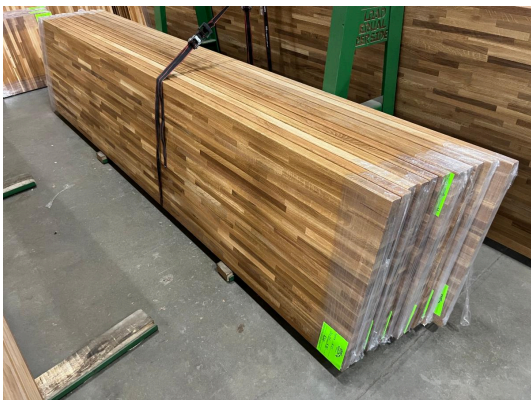

Butcher Block

Another delivery of butcher block countertops has arrived. With it, we received a large number of 10', 12' and white oak sizes. Here we carry a full line up of Walnut, Hickory, Maple, Red Oak, and select sizes of White Oak and Acacia. Ranging in sizes from 18" to 36" depths and 24" to 144" lengths. Select lengths are available as wide as 42". We are sure to have a size that fits your need, so stop on in today to pick out your new countertop!

White Oak Butcher Block

White oak tops are all in stock right now. Stop by this weekend to grab your new tops! Click the link below to view our price list and available sizes.

[Butcher Block Price List](#)

Floating Shelves

We have hundreds of floating shelves in a variety of sizes and finishes. Now available in 6" and 8" depths. Pick these shelves up this weekend, located down aisle E, near the north checkout desk.