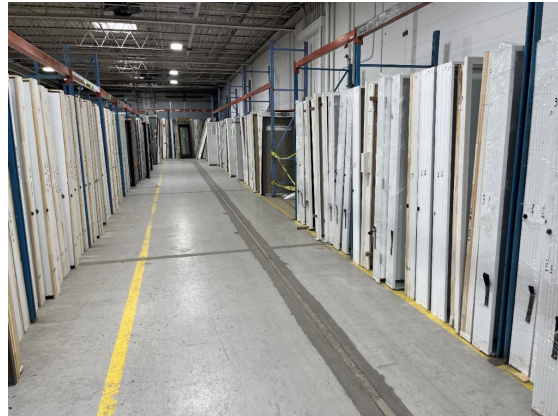

Brick Moulding

PVC brick moulding kits are available for these sizes at just \$24.22 out the door.

37 1/2" x 81 9/16"
52 1/2" x 81 9/16"
63 11/16" x 81 9/16"

Door Hardware

Entry door hardware is available at the south desk!